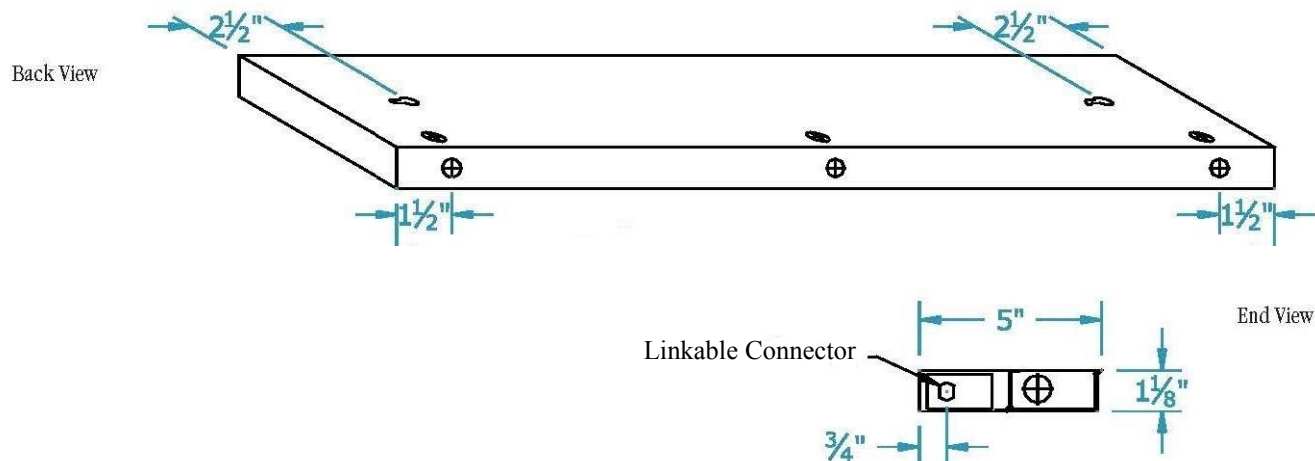

## Accessories

- 6" Connector
- 39" Power Cord
- Knock-out Connector

Catalog Number	Type

## Dimensions

Dimensions are subject to change.  
Consult factory for verification.  
All configurations may not be shown.