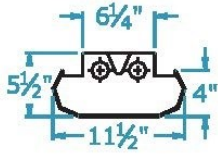

Dimensions

2 Lamp
9"x 4"

3 Lamp 2X4

4 Lamp 2X2 and 2x4

2 Lamp 1X4

4 Lamp
16" X 4"

Fixture Size	Fixture Length	OA Length	OA Width
09	48"	52"	11.5"
14	48"	52"	15"
22	24"	27.5"	27"
164	48"	52"	17"
24	48"	52"	51.5"