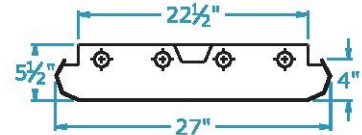

Dimensions

2 Lamp
9"x 4"

3 Lamp 2X4

4 Lamp 2X2 and 2x4

2 Lamp 1X4

4 Lamp
16" X 4"

Fixture Size	Fixture Length	OA Length	OA Width
09	48"	52"	11.5"
14	48"	52"	15"
22	24"	27.5"	27"
164	48"	52"	17"
24	48"	52"	51.5"