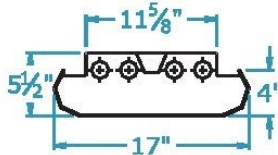

Dimensions

2 Lamp
9"x 4"

3 Lamp 2X4

4 Lamp 2X2 and 2x4

2 Lamp 1X4

4 Lamp
16" X 4"

Fixture Size	Fixture Length	OA Length	OA Width
09	48"	52"	11.5"
14	48"	52"	15"
22	24"	27.5"	27"
164	48"	52"	17"
24	48"	52"	51.5"