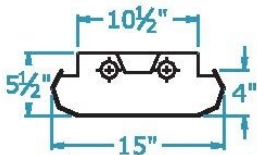

Dimensions

2 Lamp
9"x 4"

3 Lamp 2X4

4 Lamp 2X2 and 2x4

2 Lamp 1X4

4 Lamp
16" X 4"

Fixture Size	Fixture Length	OA Length	OA Width
09	48"	52"	11.5"
14	48"	52"	15"
22	24"	27.5"	27"
164	48"	52"	17"
24	48"	52"	51.5"