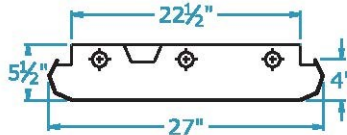

Dimensions

2 Lamp
9"x 4"

3 Lamp 2X4

4 Lamp 2X2 and 2x4

2 Lamp 1X4

4 Lamp
16" X 4"

Fixture Size	Fixture Length	OA Length	OA Width
09	48"	52"	11.5"
14	48"	52"	15"
22	24"	27.5"	27"
164	48"	52"	17"
24	48"	52"	51.5"