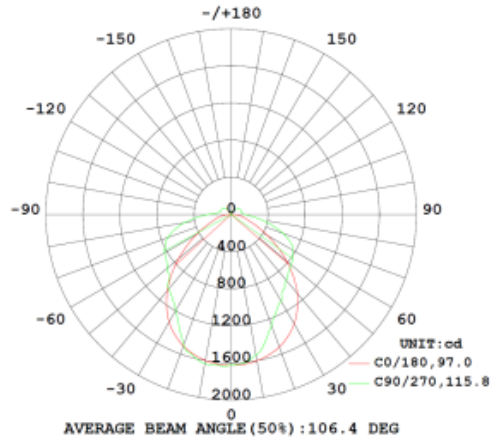

Features

- White finish, wall or ceiling mount
- ETL listed, 4' unit DLC approved
- 3500k, 4000k & 5000k
- 0-10v Dimmable

Specifications

- 120-277v standard.
- Long life LEDs coupled with 120-277v high efficiency drivers provide quality illumination. Rated at 50,000 hours. CRI>80 / 60Hz.
- White painted steel housing with knockouts provided on end and back of housing. Provided mounting provisions.
- Average of 125 + lumens per watt.
- Fixture is designed for wall or ceiling mount.
- Operating temperature -4° to +104° F
- Acrylic lens

Dimensions are subject to change.
Consult factory for verification.
All configurations may not be shown.

Dimensions

L	W	H
46 3/8"	4 1/8"	3 7/8"

Ordering Information

Example: LED-948-36W-4K