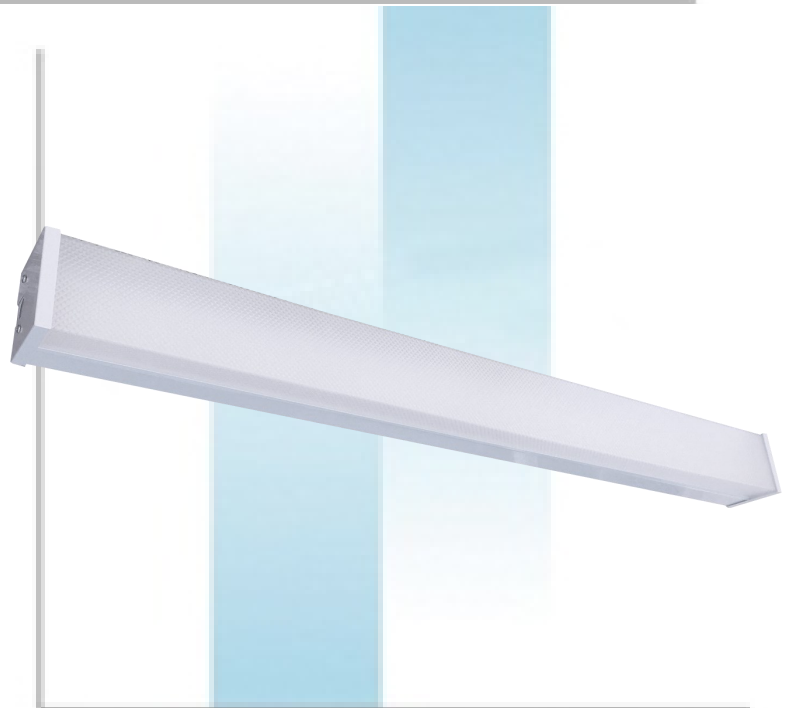

Features

- White finish, wall or ceiling mount
- ETL listed, 4' unit DLC approved
- 3500k, 4000k & 5000k
- 0-10v Dimmable

Specifications

- 120-277v standard.
- Long life LEDs coupled with 120-277v high efficiency drivers provide quality illumination. Rated at 50,000 hours. CRI>80 / 60Hz.
- White painted steel housing with knockouts provided on end and back of housing. Provided mounting provisions.
- Average of 125 + lumens per watt.
- Fixture is designed for wall or ceiling mount.
- Operating temperature -4° to +104° F
- Acrylic lens

Application

- Commercial/Residential
- Corridors
- Bathrooms
- Hospitals
- Elder care facilities
- Hotel and motel facilities

Accessories/Options

- Emergency battery pack

Catalog Number	Type

LED 900 Series

Dimensions are subject to change.
Consult factory for verification.
All configurations may not be shown.

Dimensions

L	W	H
46 3/8"	4 1/8"	3 7/8"

Ordering Information

Example: LED-948-36W-4K