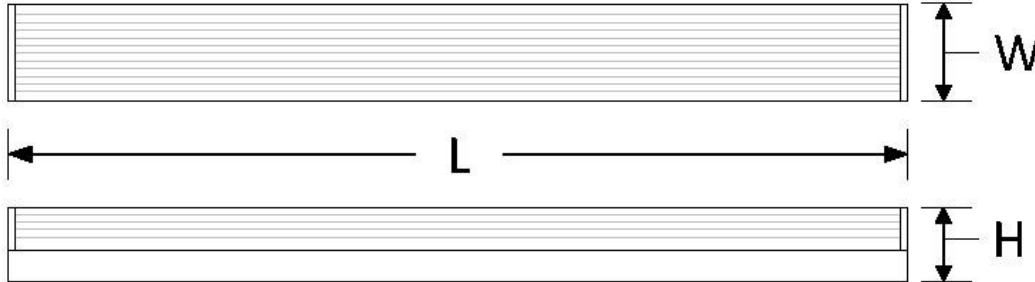

Features

- White finish, wall or ceiling mount
- ETL listed, 4' unit DLC approved
- 3500k, 4000k & 5000k
- 0-10v Dimmable

Specifications

- 120-277v standard.
- Long life LEDs coupled with 120-277v high efficiency drivers provide quality illumination. Rated at 50,000 hours. CRI>80 / 60Hz.
- White painted steel housing with knockouts provided on end and back of housing. Provided mounting provisions.
- Average of 125 + lumens per watt.
- Fixture is designed for wall or ceiling mount.
- Operating temperature -4° to +104° F
- Acrylic lens

Dimensions are subject to change.
Consult factory for verification.
All configurations may not be shown.

Dimensions

L	W	H
46 3/8"	4 1/8"	3 7/8"

Ordering Information

Example: LED-948-36W-4K