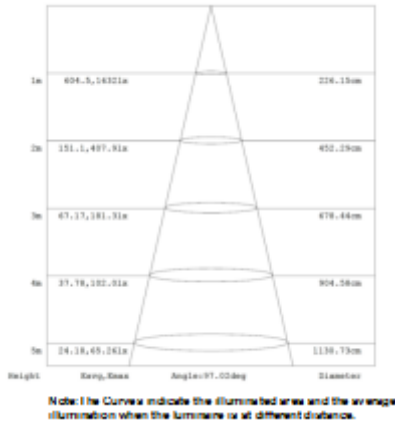

Features

- White finish, wall or ceiling mount
- ETL listed, 4' unit DLC approved
- 3500k, 4000k & 5000k
- 0-10v Dimmable

Specifications

- 120-277v standard.
- Long life LEDs coupled with 120-277v high efficiency drivers provide quality illumination. Rated at 50,000 hours. CRI>80 / 60Hz.
- White painted steel housing with knockouts provided on end and back of housing. Provided mounting provisions.
- Average of 125 + lumens per watt.
- Fixture is designed for wall or ceiling mount.
- Operating temperature -4° to +104° F
- Acrylic lens

Dimensions are subject to change.
Consult factory for verification.
All configurations may not be shown.

Dimensions

L	W	H
46 3/8"	4 1/8"	3 7/8"

Ordering Information

Example: LED-948-36W-4K