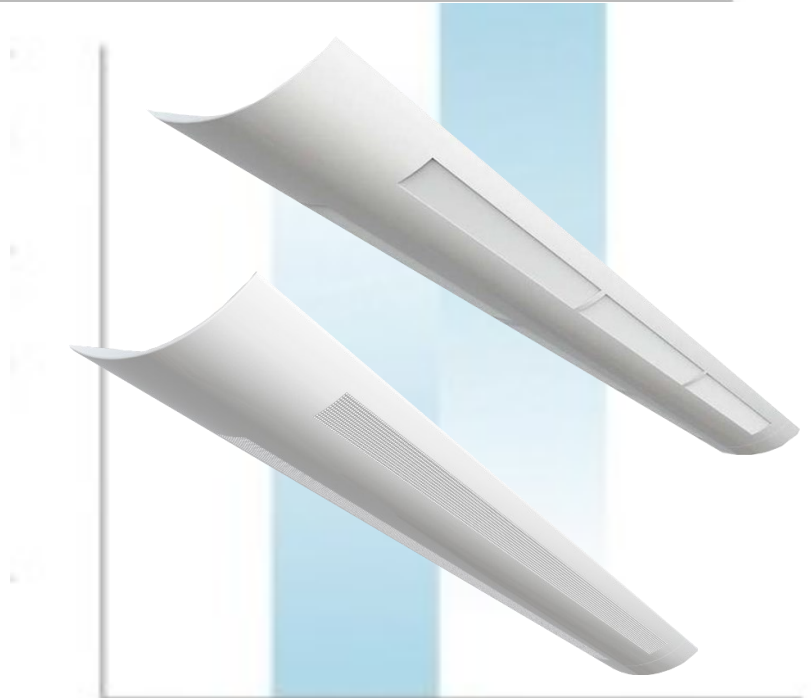

Delta Linear Series

T8 or T5/4' OR 8' Lengths

Features

- Spade shaped end caps
- 4' & 8' lengths available
- Perforated or slotted bottom for downlight
- UL listed

Specifications

- 120-277v ballasts are thermally protected Class P, non-PCB and UL listed. And sound rated "A".
- Housings are roll formed steel. Option of perforated or slotted bottom.
- Fixture is designed for cable or pendant mounting.
- Spade shaped end caps are die cast aluminum.
- Row mountable.
- Slotted bottom at least 20% downlight through opaque overlay. Perforated bottom 15% downlight.
- 2 lamp cross sections are available in T8 or T5.

Application

- Commercial/Residential
- High-end garages
- Libraries
- Offices & conference rooms

Options

- Dual level wiring
- Dimming

Accessories

- Emergency battery pack
- Stems/canopy
- Cable hanging kits

Catalog Number	Type