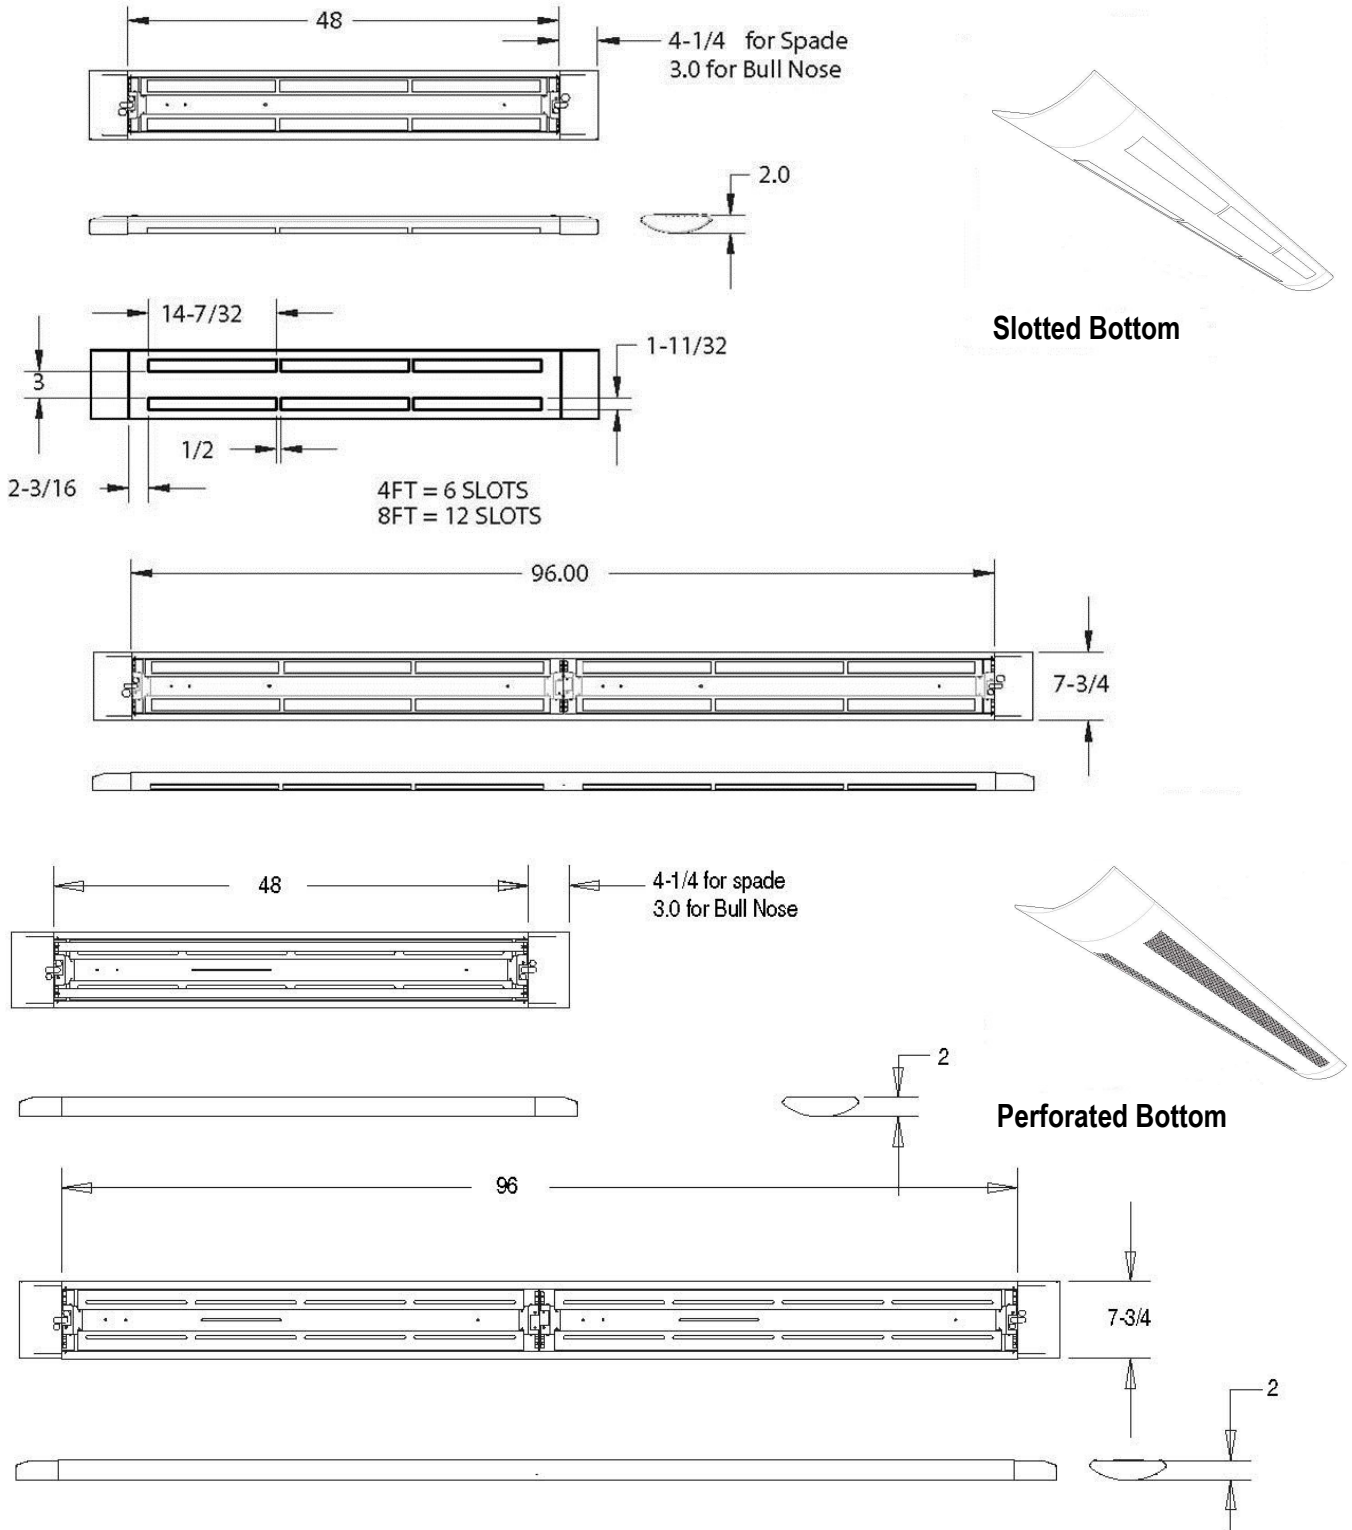

## Specifications

---

- 120-277v ballasts are thermally protected Class P, non-PCB and UL listed. And sound rated "A".
- Housings are roll formed steel. Option of perforated or slotted bottom.
- Fixture is designed for cable or pendant mounting.
- Spade shaped end caps are die cast aluminum.
- Row mountable.
- Slotted bottom at least 20% downlight through opaque overlay. Perforated bottom 15% downlight.
- 2 lamp cross sections are available in T8 or T5.

# Delta Linear Series

T8 or T5/4' OR 8' Lengths

Dimensions are subject to change.  
Consult factory for verification.  
All configurations may not be shown.

## Dimensions